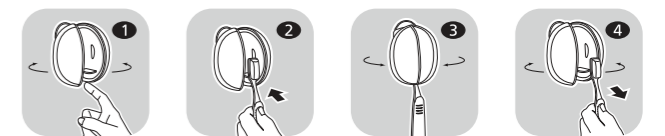

## ToothbrushHOLDER

- :: Opens & closes automatically
- :: Hygienic
- :: Suction cupped
- :: Patented design
- :: Award-winning mechanism

1. Stick the suction-cupped Flipper® on a smooth, clean surface. Flip open body with index finger.
2. Insert your toothbrush head right into open body.
3. Flipper® will automatically snap shut.
4. Hold toothbrush by handle and pull out. Flipper® will snap open.